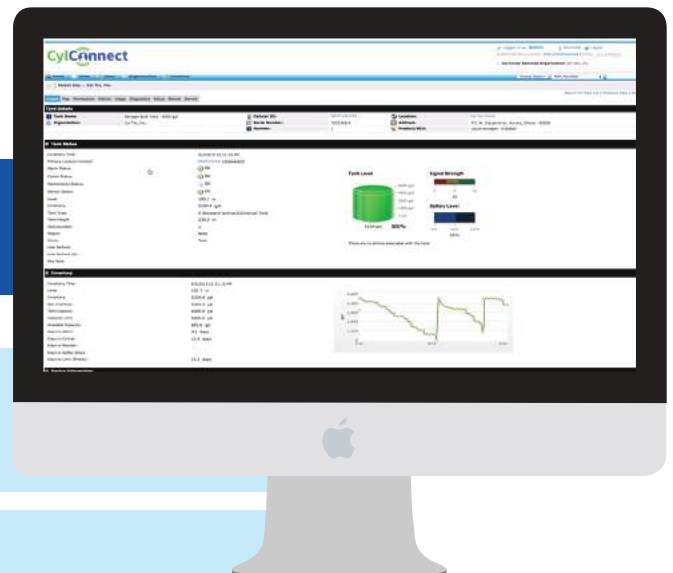

CALL US DIRECT
888-429-5832

www.cyl-tec.com